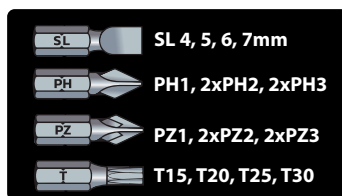

x36

Zestaw wkrętek i bitów 36szt z plastikowym stojakiem

* 2-materiałowy uchwyt z kolorowym ringiem, stal S2 * 4szt płaskie:

8x150mm, 6x100mm, 5x75mm, 6x38mm

* 3szt Phillips: PH2x100mm, PH1x75mm, PH2x38mm

* 2szt precyzyjne Phillips: PH0x50mm, PH00x50mm;

* 6szt precyzyjne Torx: T5, T6, T7, T8, T9, T10x50mm

* 1szt bity Driver

* 18szt bity (6.35x25mm) :

płaskie: 4mm, 5mm, 6mm, 7mm; Phillips: PH1, PH2, PH2, PH3, PH3; Prozidrive: PZ1, PZ2, PZ2, PZ3, PZ3; Torx: T15, T20, T25, T30

Screwdriver and bits set 36pcs with plastic holder:

* 2 color handles with color ring, S2 steel

* 4pcs Slotted: 8x150mm, 6x100mm, 5x75mm, 6x38mm

* 3pcs Phillips: PH2x100mm, PH1x75mm, PH2x38mm

* 2pcs Precision Slotted: 3.0x50mm, 2.5x50mm

* 2pcs Precision Phillips: PH0x50mm, PH00x50mm

* 6pcs Precision Torx: T5, T6, T7, T8, T9, T10x50mm

* 1pcs Bits Driver

* 18pcs Bits (6.35x25mm):

Slotted: 4mm, 5mm, 6mm, 7mm; Phillips: PH1, PH2, PH2, PH3, PH3; Prozidrive: PZ1, PZ2, PZ2, PZ3, PZ3; Torx: T15, T20, T25, T30

- SL 5x75, 6x38, 6x100, 8x150mm   SL PRECYZYJNE 2.5x50mm, 3.0x50mm
- PH PH1x75, PH2x38, PH2x100mm   PH PRECYZYJNE PH00x50mm, PH0x50mm
- TORX PRECYZYJNE T5, T6, T7, T8, T9, T10x50mm   UCHWYT DO BITÓW